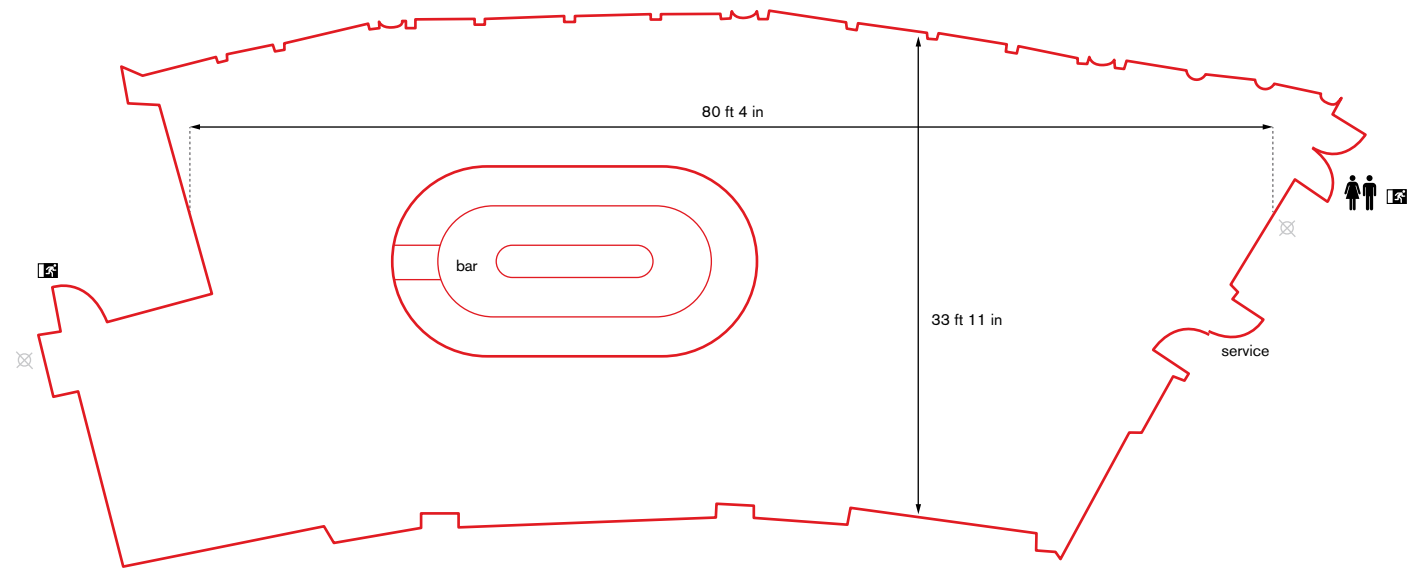

This suite celebrates the players that have scored 100 goals for the club. Its central bar makes it ideal for networking events, drinks receptions or a breakout area.

Suite Style	Capacity
Theatre	70
Classroom	-
Cabaret 8s	-
Cabaret 6s	-
Boardroom	-
U-shape	-
Lunch/Dinner	-
Dinner/Dance	-
Reception	200