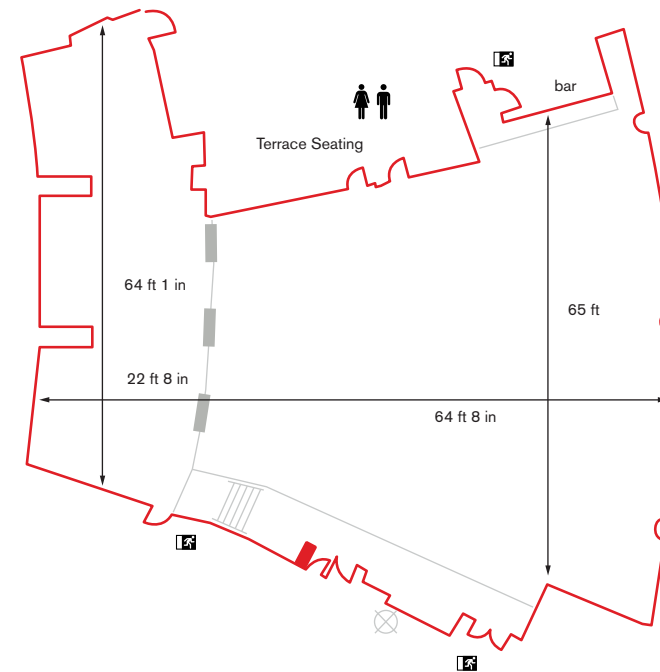

Evolution Suite

This glamorous setting adds a lot of sparkle. It offers breathtaking panoramic views of the famous pitch with floor to ceiling windows on both sides of this split-level room. But what's even better, it gives you a large creative and flexible space.

Here's a space to create real drama, enhanced by the historic artefacts of the club, the stadium and the nearby quays. A fabulous bar within the suite means entertaining is glamorously easy.

Suite Style	Capacity
Theatre	176
Classroom	48
Cabaret 8s	104
Cabaret 6s	78
Boardroom	42
U-shape	27
Lunch/Dinner	200
Dinner/Dance	160
Reception	250