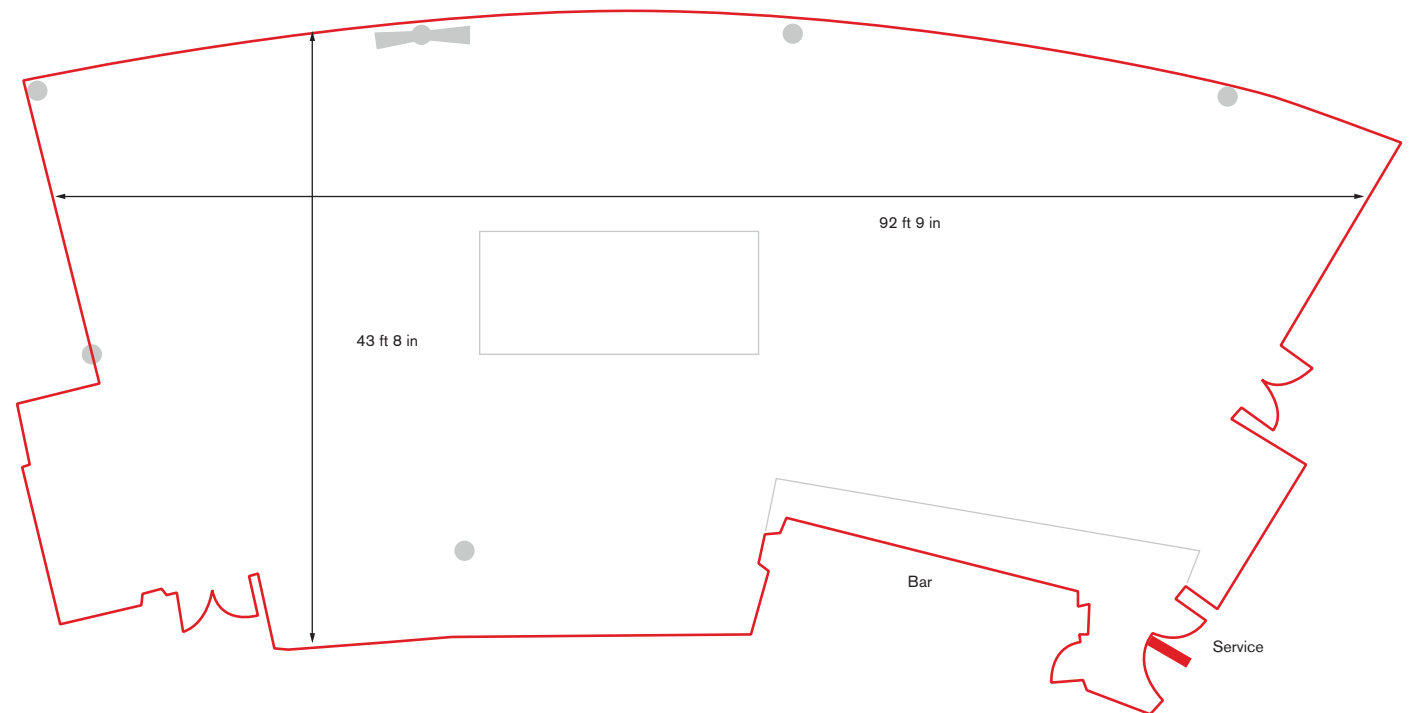

Suite Style	Capacity
Theatre	204
Classroom	-
Cabaret 8s	84
Cabaret 6s	-
Boardroom	-
U-shape	-
Lunch/Dinner	246
Dinner/Dance	180
Reception	250