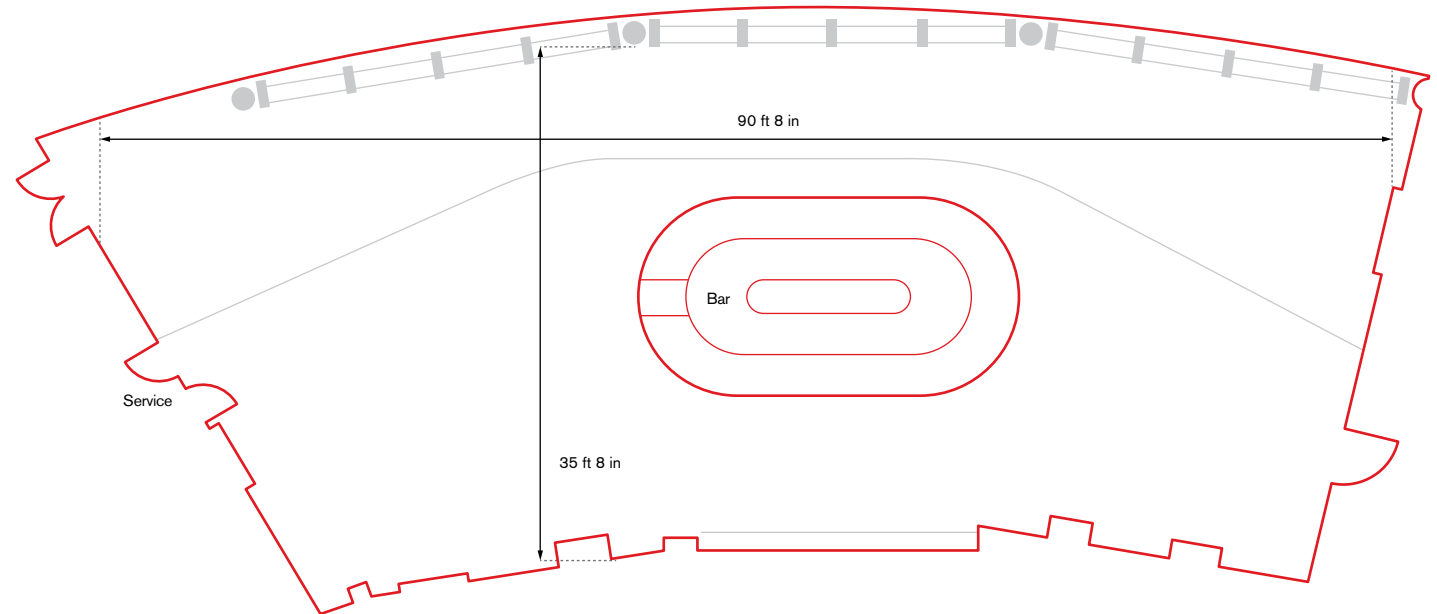

Located on the 5th floor of the Northwest Quadrant, the Kit Room is highly recommended for networking events, drinks receptions and breakout space. With a centrally positioned bar area and a theme created using all of the club's past kits, the suite offers an atmosphere and setting like no other.

Suite Style	Capacity
Theatre	66
Classroom	-
Cabaret 8s	-
Cabaret 6s	-
Boardroom	-
U-shape	-
Lunch/Dinner	-
Dinner/Dance	-
Reception	250