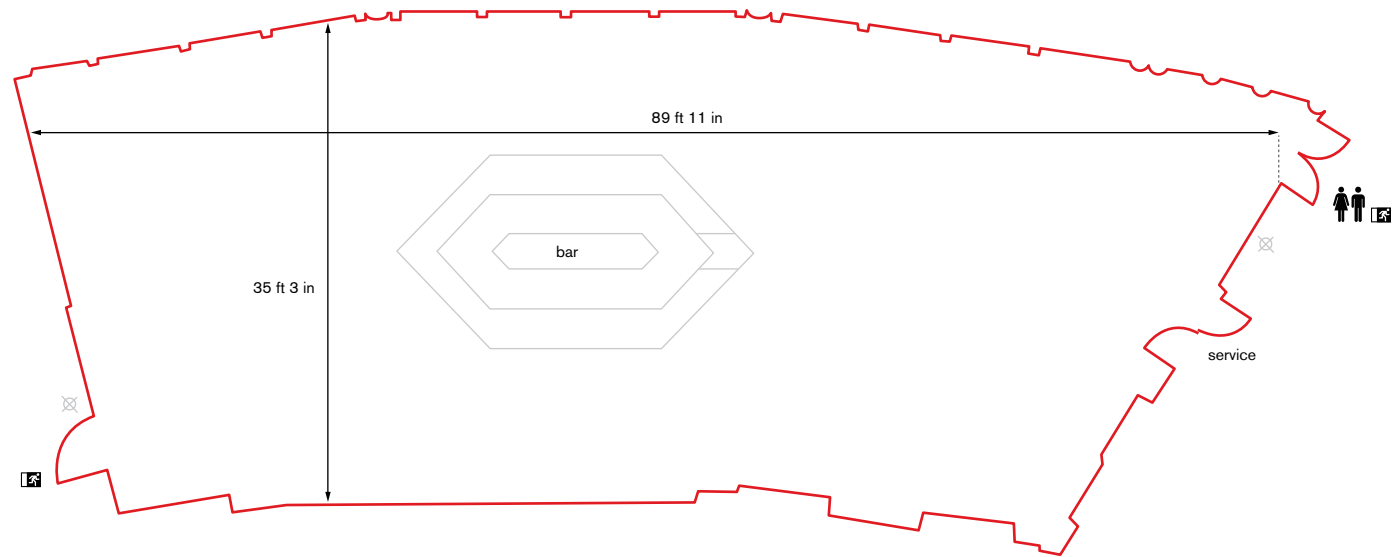

Suite Style	Capacity
Theatre	70
Classroom	-
Cabaret 8s	-
Cabaret 6s	-
Boardroom	-
U-shape	-
Lunch/Dinner	-
Dinner/Dance	-
Reception	200