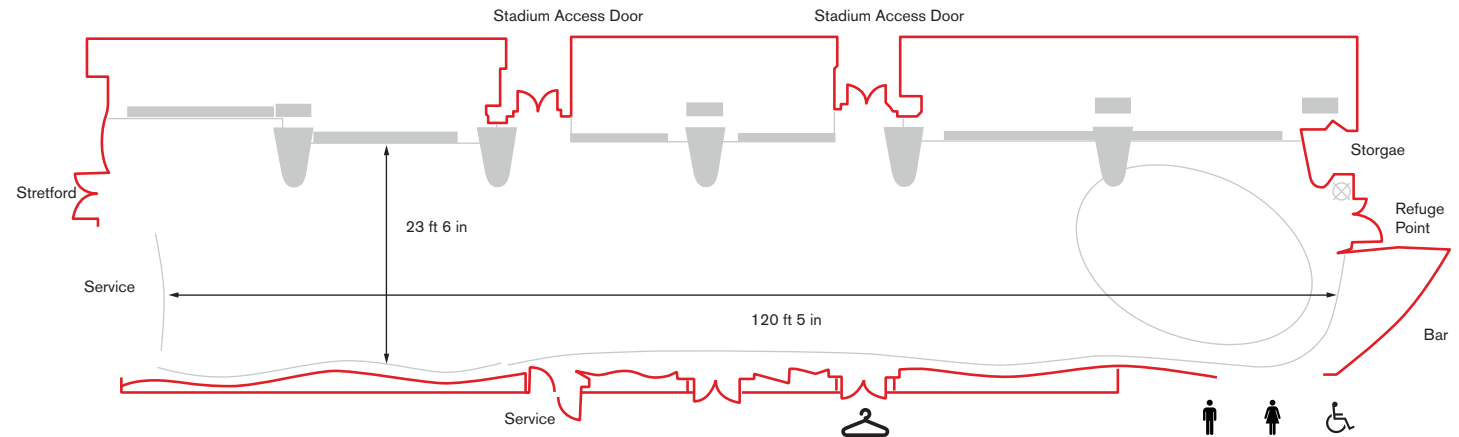

The centre circle is literally where greatness on the pitch begins, so a bird's eye view of this part of the pitch is very impressive for your guests. For true wow factor it's hard to beat. A huge stretch of windows open up the room, creating an airy space that's ideal for presentations, dinners, wedding receptions and other glamorous occasions. For conferences and other corporate functions, it makes an inspirational space to really get your delegates thinking.

Suite Style	Capacity
Theatre	155
Classroom	70
Cabaret 8s	120
Cabaret 6s	90
Boardroom	78
U-shape	78
Lunch/Dinner	200
Dinner/Dance	160
Reception	300