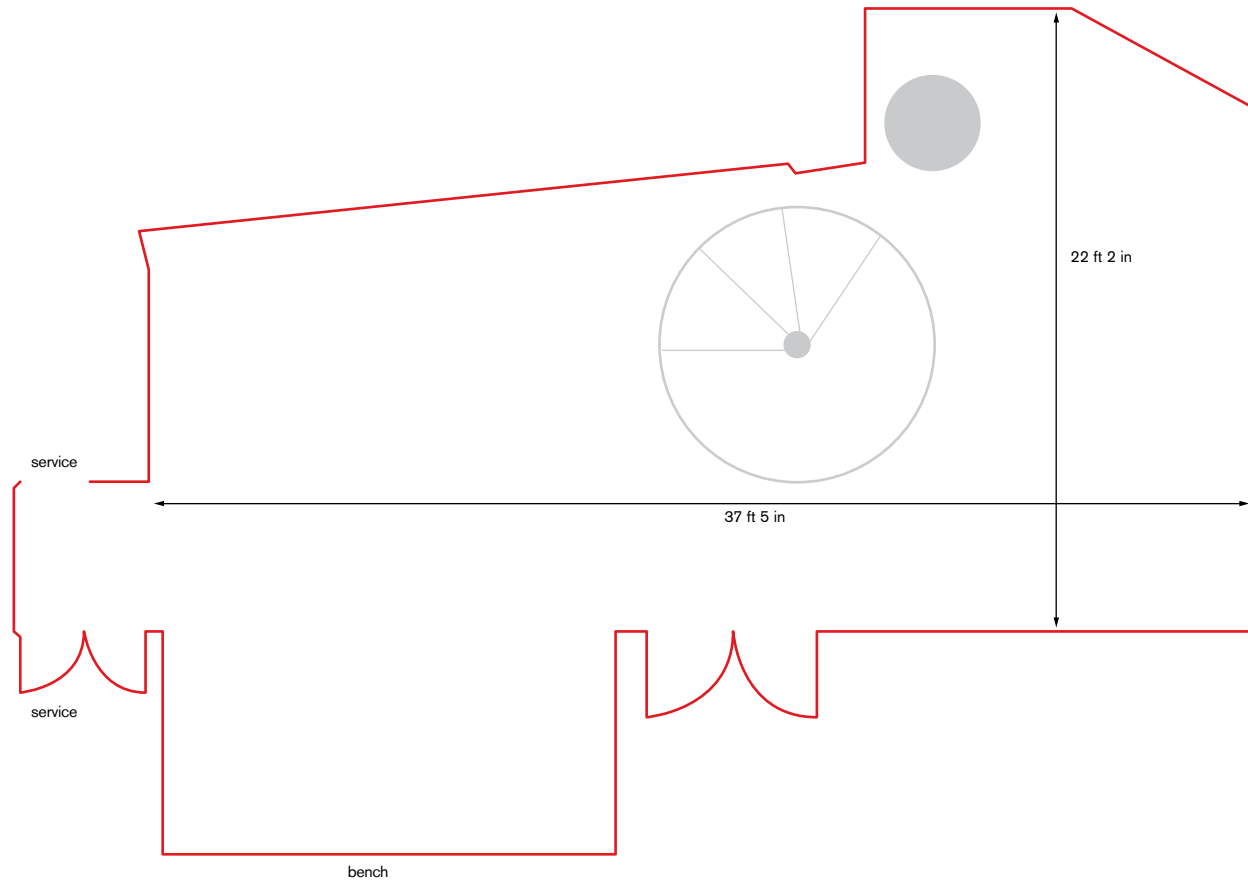

This light, contemporary space pays homage to Manchester United's historic 1999 treble win. It was an achievement fired by an incredible spirit and the passion of that moment colours the atmosphere of this creative room. A split-level room, it's linked by a grand spiral staircase making it useful for events where breakouts or pre-dinner drinks need separate space.

Suite Style	Capacity
Theatre	-
Classroom	-
Cabaret 8s	-
Cabaret 6s	-
Boardroom	-
U-shape	-
Lunch/Dinner	-
Dinner/Dance	-
Reception	60