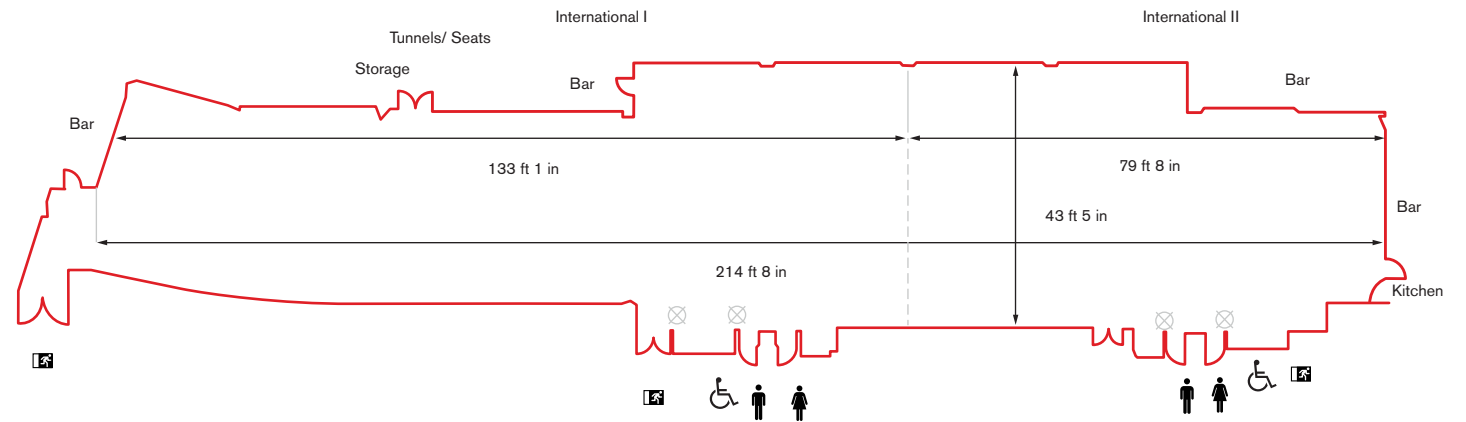

International Suite

This suite can't help but have impact. As one of our largest spaces, it is the ideal choice when you want to make a statement. Such is its size and scale you can even drive a car into it! Whether using it for a gala dinner, a fashion show or an exhibition, your guests are sure to be impressed. Greatness lines the walls in the form of cabinet encased club honours, meanwhile plenty of plasmas and four bars make it a totally inclusive and vibrant room.

Suite Style	Capacity
Theatre	639
Classroom	204
Cabaret 8s	320
Cabaret 6s	240
Boardroom	-
U-shape	-
Lunch/Dinner	580
Dinner/Dance	460
Reception	600