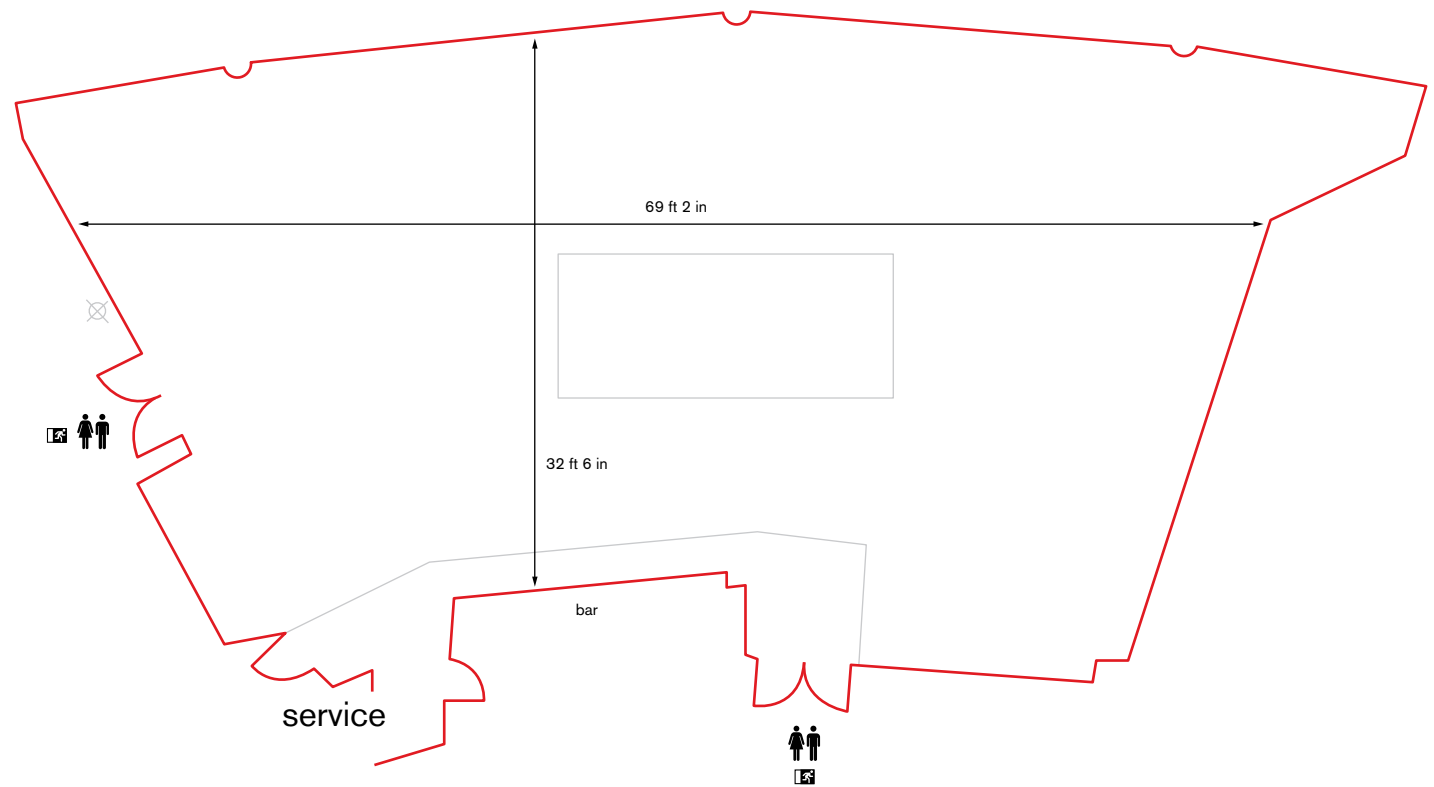

This outstanding suite is named in honour of Manchester United's historic 1999 treble and is arranged on two floors linked by a spiral staircase. It's an ideal syndicate room for events where breakout rooms are needed, or evenings where pre-dinner drinks are planned. It also works well with the Knights Lounge syndicate room opposite.

Suite Style	Capacity
Theatre	130
Classroom	-
Cabaret 8s	84
Cabaret 6s	-
Boardroom	-
U-shape	-
Lunch/Dinner	161
Dinner/Dance	96
Reception	250